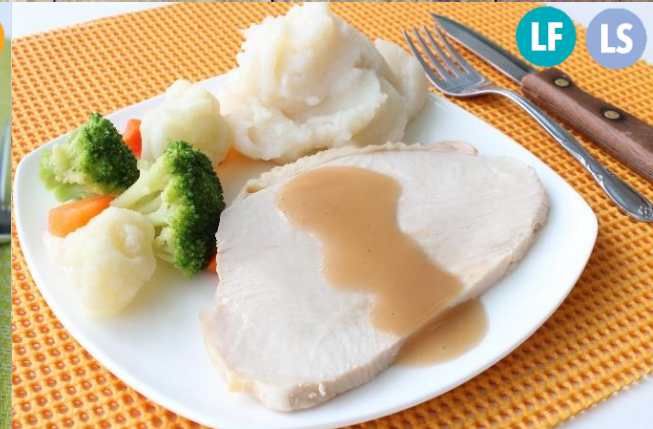

Winter Survival Guide

Find everything you'll need to survive this cold, snowy winter

Winter Favourites

Beef Stew 2207

Packed 2 x 2.5 kg Portions 29 x 170 g

Meat Pie 2391

Packed 4 x 750 g Portions 24 x 125 g